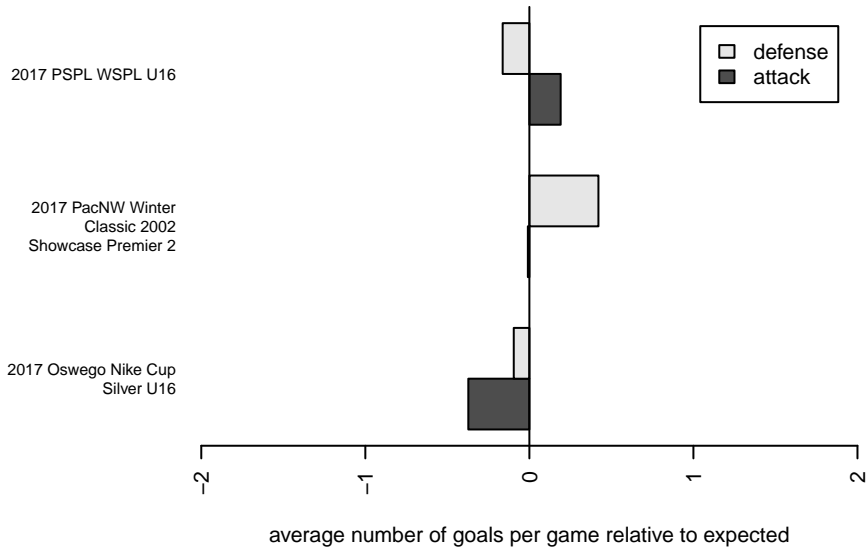

Performance relative to 13 month average