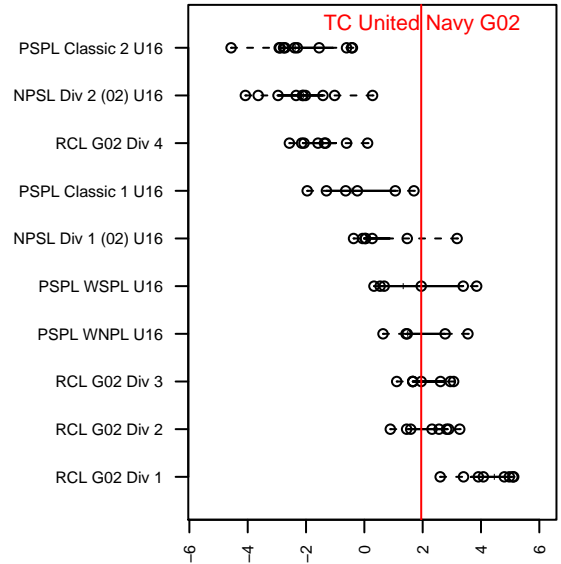

**attack and defense rating
relative to others at age
and all opponents in last 13 months**