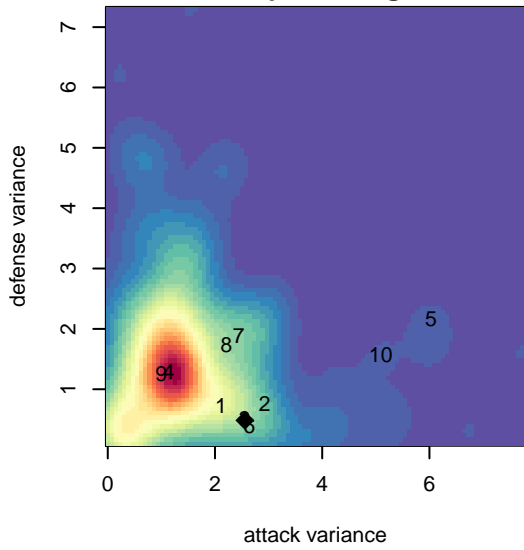

## TC United Navy G02

Thurston County United  
 Lacey, WA  
 G02 total strength=1475  
 attack=10.38 defense=10.36  
 fall league = PSPL WSPL U16  
 notes= Scher/Crowe 2016

alt names used:  
 TC United G02 Navy – Crowe  
 THURSTON COUNTY UNITED G02 NAVY–CF  
 TC United G02 Navy–Crowe

Venues played:  
 2017 Oswego Nike Cup Silver U16  
 2017 PSPL WSPL U16  
 2017 PacNW Winter Classic 2002 Showcase P

**attack and defense variance (black dot)  
relative to other teams  
and top 10 in region**