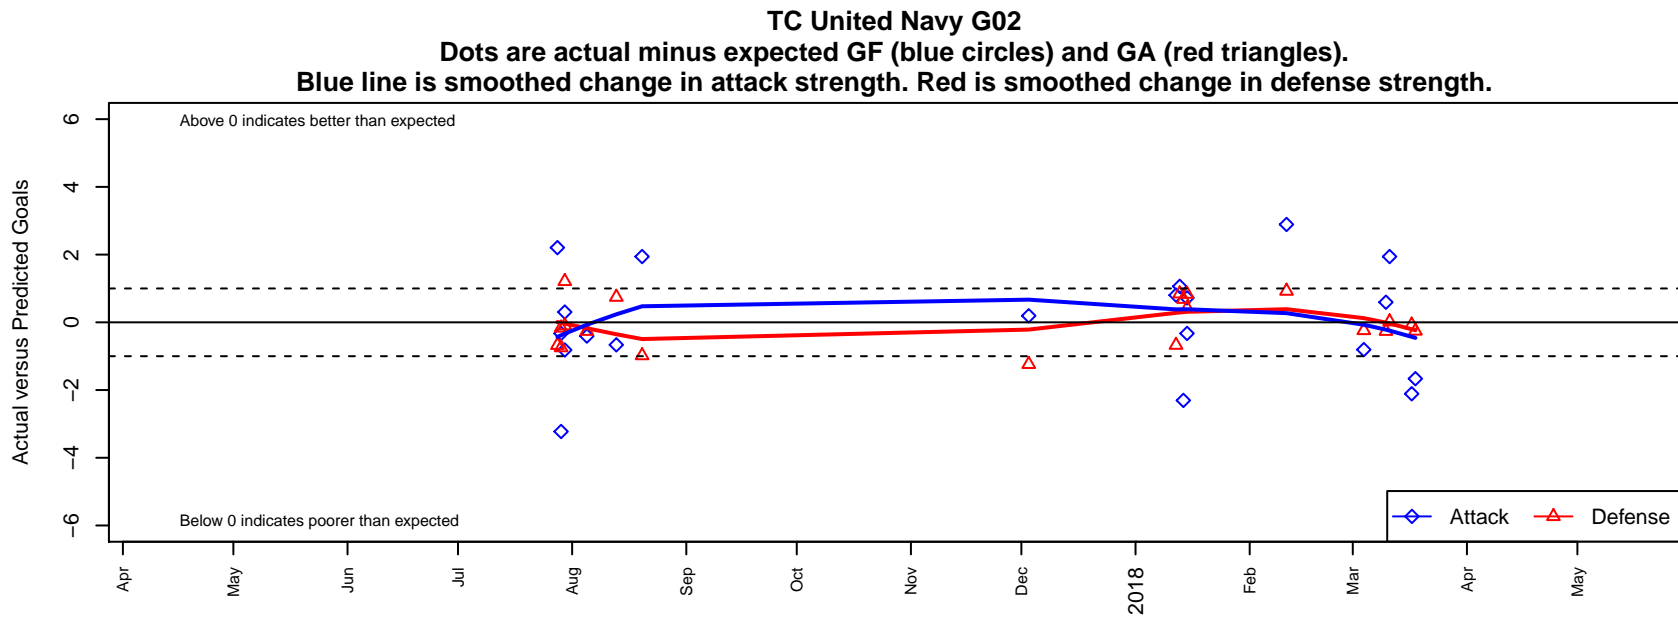

## TC United Navy G02

Thurston County United  
 Lacey, WA  
 G02 total strength=1475  
 attack=10.38 defense=10.36  
 fall league = PSPL WSPL U16  
 notes= Scher/Crowe 2016

alt names used:  
 TC United G02 Navy – Crowe  
 THURSTON COUNTY UNITED G02 NAVY–CF  
 TC United G02 Navy–Crowe

Venues played:  
 2017 Oswego Nike Cup Silver U16  
 2017 PSPL WSPL U16  
 2017 PacNW Winter Classic 2002 Showcase P

**attack and defense variance (black dot)  
relative to other teams  
and top 10 in region**