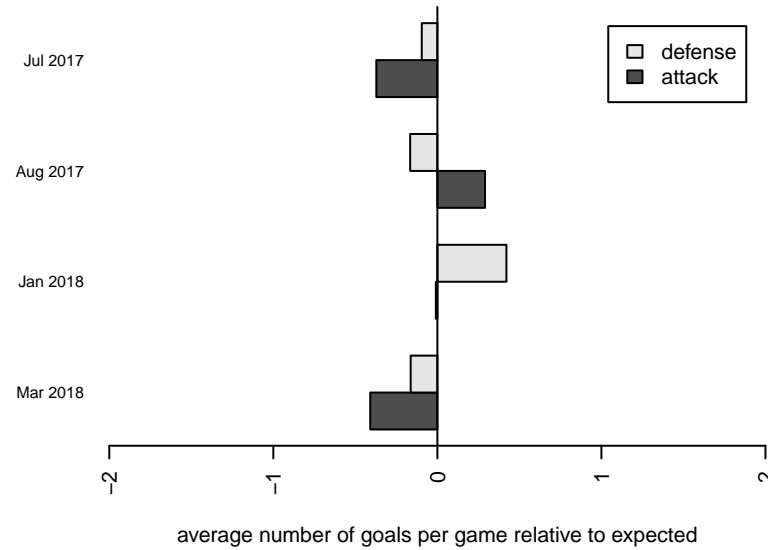

Performance relative to 13 month average