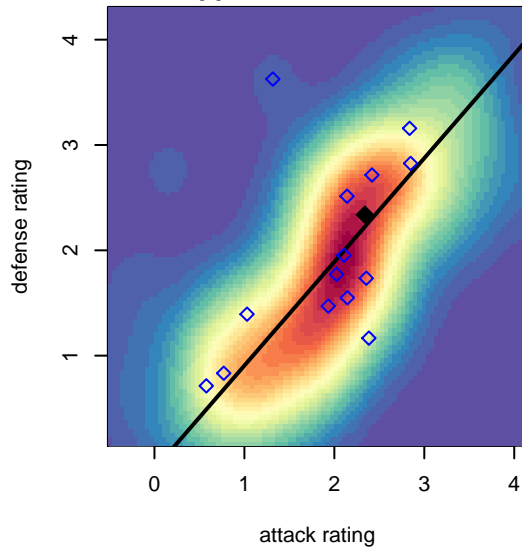

**attack and defense rating
relative to others at age
and all opponents in last 13 months**